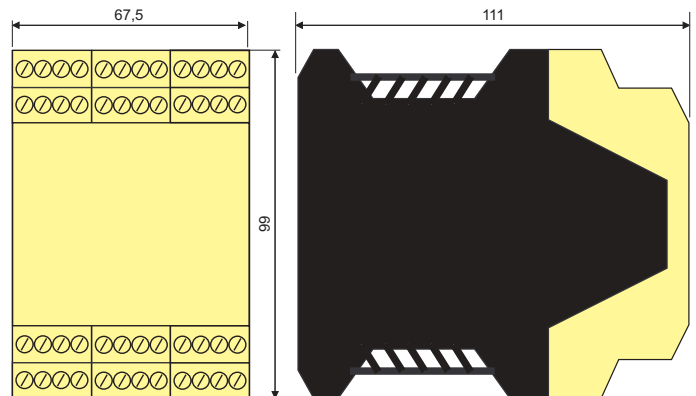

SAFETY CATEGORY

AWAX45XXL2 : category 4 according to EN 954-1
EN 292, EN 418, EN 1088, EN 60204-1

WIRING DIAGRAM

cat.4

DIMENSIONS

ADVICE

This module can control up to 30 safety switches with an external supply.