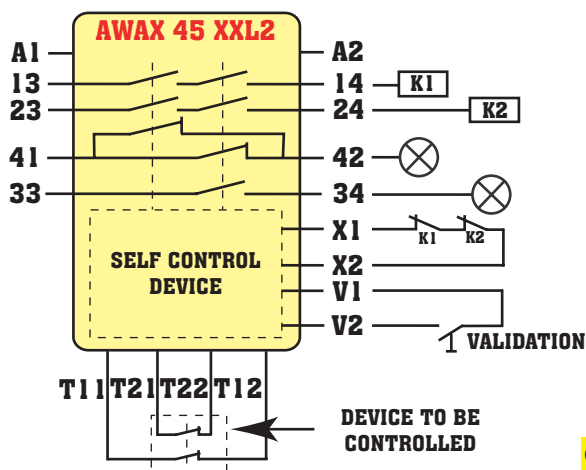

AWAX 45XXL2

MULTI-FUNCTION MODULE WITH 85/265V POWER SUPPLY

- Low consumption input
- Control of switches with Acotom process
- Control of mechanical switches
- DLC system
- Plug-in terminals
- Dip switch to choose the reset mode (automatic/manual)
- 85~265Vac power supply
- 67.5 mm housing

SAFETY CATEGORY

AWAX45XXL2 : category 4 according to EN 954-1
EN 292, EN 418, EN 1088, EN 60204-1

WIRING DIAGRAM

cat.4

DIMENSIONS

ADVICE

This module can control up to 30 safety switches with an external supply.